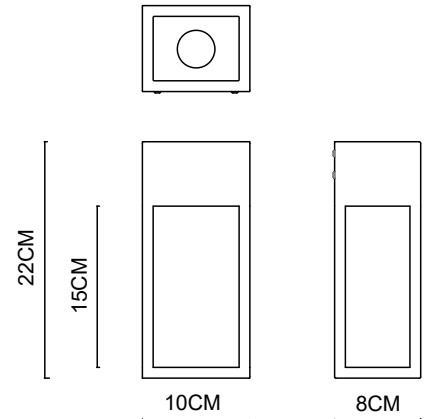

Specification Sheet

Picture:

Matt Texture Black

Matt Texture White

Product size:

Name: ----- Bonn wall Lamp

Code: ----- 1906

Finish: ----- Matt Texture Black
/Matt Texture White

Main Material: - Stainless steel

Lamp Source: LED

Wattage: 1x6W Max

Input Voltage: 220~240 V

Lumen: 550 lm

Switch: Na

CRI80 3000K Driver incl.

Plug: Na

Specification:

Inner Box:

Gross Weight: KGS

150x130x250(mm) 1pc

Net Weight: KGS

Outer Carton:

410x320x525(mm) 12pcs

Cable Length / Terminal Block: