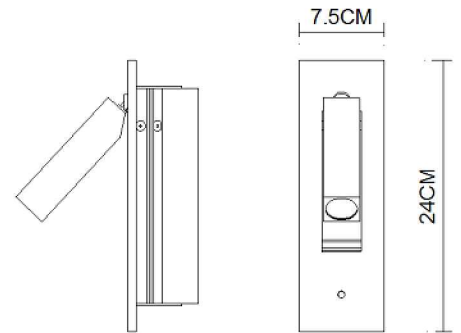

# Specification Sheet

Picture:

Name: ----- Dida Recessed Wall Lamp+Switch

Code: ----- 1643

Finish: ----- Polished

Main Material: --- Stainless steel + Aluminium

Shade Material: -- Aluminium

Product size:

5.7CMx20CM Hole On The Wall

Lamp Source: LED

Wattage:  1x3W

Input Voltage: 220~240 V

Lumen: 121 lm

Switch: Micro Switch

Energy Efficiency Class: A

Plug: Na

Specification:

IP20

Inner Box:

Gross Weight: KGS

105\*105\*285(mm) 1pc

Net Weight: KGS

Outer Carton:

440\*230\*315(mm) 8pcs

Cable Length / Terminal Block:

Installation Instruction:

5.7CMx20CM Hole On The Wall

size:75x240xH:7