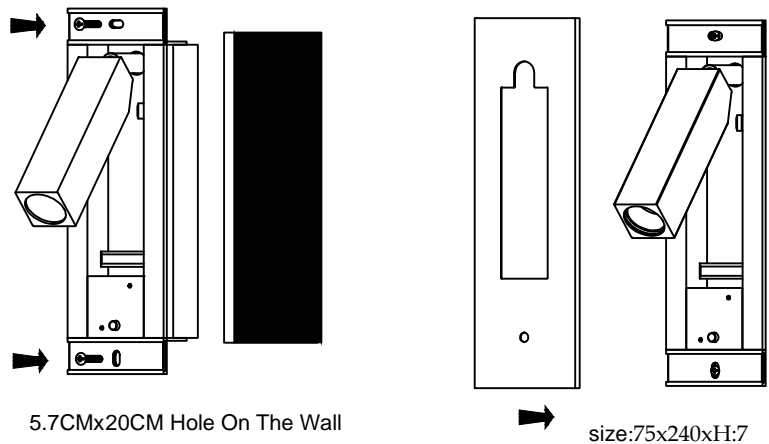

5.7CMx20CM Hole On The Wall

Lamp Source: LED

Wattage:  1x3W

Input Voltage: 220~240 V

Lumen: 121 lm

Switch: Micro Switch

Energy Efficiency Class: A

Plug: Na

Specification:

IP20

Inner Box:

Gross Weight: KGS

105\*105\*285(mm) 1pc

Net Weight: KGS

Outer Carton:

440\*230\*315(mm) 8pcs

Cable Length / Terminal Block:

Installation Instruction:

5.7CMx20CM Hole On The Wall

size:75x240xH:7