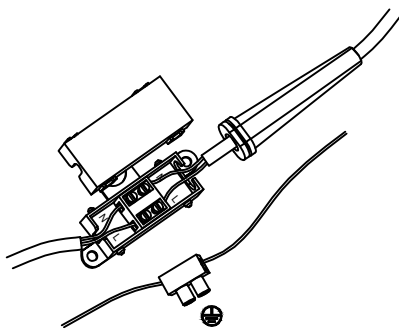

Specification Sheet

Picture:

Name: ----- Image 600 Picture Lamp
Code: ----- 1511
Finish: ----- Polished
Main Material: -- Stainless steel
Shade Material: -- Stainless steel

Product size:

Lamp Source: LED

Wattage:  1x6W

Input Voltage: 220~240 V

Lumen: 630 lm

Switch: Na

Energy Efficiency Class: A

Plug: Na

Specification:

Inner Box:

660*75*275(mm) 1pc

Gross Weight: 17.7 KGS

Net Weight: 10.4 KGS

Outer Carton:

675*565*480(mm) 12pcs

Cable Length / Terminal Block:

Installation Instruction: