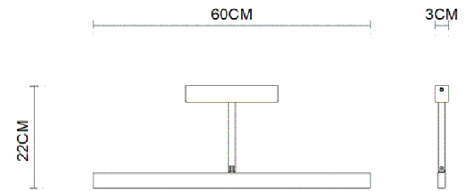

Specification Sheet

Picture:

Name: ----- Image 600 Picture Lamp
Code: ----- 1511
Finish: ----- Polished
Main Material: -- Stainless steel
Shade Material: -- Stainless steel

Product size:

Lamp Source: LED

Wattage:  1x6W

Input Voltage: 220~240 V

Lumen: 630 lm

Switch: Na

Energy Efficiency Class: A

Plug: Na

Specification:

Inner Box:

660*75*275(mm) 1pc

Gross Weight: 17.7 KGS

Net Weight: 10.4 KGS

Outer Carton:

675*565*480(mm) 12pcs

Cable Length / Terminal Block:

Installation Instruction: