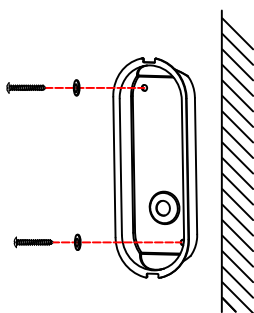

Specification Sheet

Picture:

Name: ----- Bubble Ball Wall Lamp+Switch

Product size:

Code: ----- 1848

Finish: ----- Polished/Matte Nicke

Main Material: --- Stainless steel
+ Opal Glass

Shade Material: -- Opal Glass

IP44

Inner Box:

180*150*205(mm) 1pc

Gross Weight: KGS

Net Weight: KGS

Outer Carton:

560*320*435(mm) 12pcs

Cable Length / Terminal Block:

Installation Instruction:

size: 160*60*25