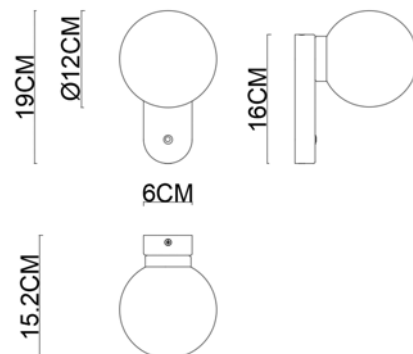

Specification Sheet

Picture:

Name: ----- Bubble Ball Wall Lamp+Switch

Product size:

Code: ----- 1848

Finish: ----- Polished/Matte Nicke

Main Material: --- Stainless steel
+ Opal Glass

Shade Material: -- Opal Glass

IP44

Inner Box:

180*150*205(mm) 1pc

Gross Weight: KGS

Net Weight: KGS

Outer Carton:

560*320*435(mm) 12pcs

Cable Length / Terminal Block:

Installation Instruction:

size: 160*60*25