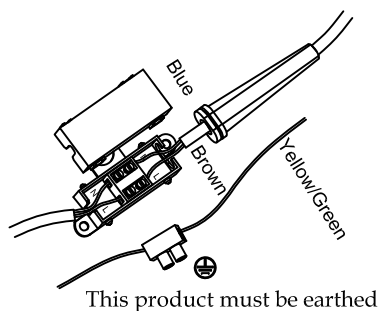

Specification Sheet

Picture:

Name: ----- Bubble Ball Wall Lamp+Switch

Product size:

Code: ----- 1848

Finish: ----- Polished/Matte Nicke

Main Material: --- Stainless steel
+ Opal Glass

Shade Material: -- Opal Glass

IP44

Inner Box:

180*150*205(mm) 1pc

Gross Weight: KGS

Net Weight: KGS

Outer Carton:

560*320*435(mm) 12pcs

Cable Length / Terminal Block:

Installation Instruction:

size: 160*60*25