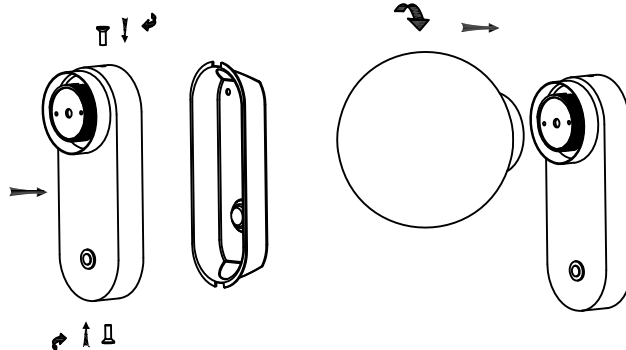

Specification Sheet

Picture:

Name: ----- Bubble Ball Wall Lamp+Switch

Product size:

Code: ----- 1848

Finish: ----- Polished/Matte Nicke

Main Material: --- Stainless steel
+ Opal Glass

Shade Material: -- Opal Glass

IP44

Inner Box:

180*150*205(mm) 1pc

Gross Weight: KGS

Net Weight: KGS

Outer Carton:

560*320*435(mm) 12pcs

Cable Length / Terminal Block:

Installation Instruction:

size: 160*60*25