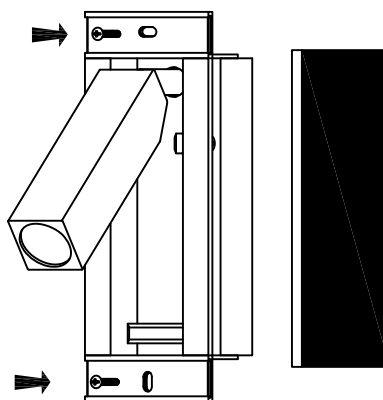

Specification Sheet

Picture:

Product size:

Name: ----- Dida Square Recessed
Wall Lamp+MDC Switch
Code: ----- 1668
Finish: ----- Polished
Main Material: --- Stainless steel
+ Aluminium
Shade Material: -- Aluminium

5.7CMx16CM Hole On The Wall

Lamp Source: LED

Wattage:  1x3W

Input Voltage: 220~240 V

Lumen: 121 lm

Switch: MDC

Energy Efficiency Class: A

Plug: Na

Specification:

IP20

Inner Box:

Gross Weight: KGS

105*100*250(mm) 1pc

Net Weight: KGS

Outer Carton:

420*230*280(mm) 8pcs

Cable Length / Terminal Block:

Installation Instruction:

5.7CMx16CM Hole On The Wall

size:75x200xH:7