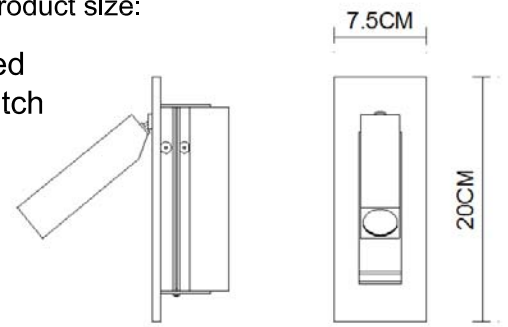

Specification Sheet

Picture:

Product size:

Name: ----- Dida Square Recessed
Wall Lamp+MDC Switch
Code: ----- 1668
Finish: ----- Polished
Main Material: --- Stainless steel
+ Aluminium
Shade Material: -- Aluminium

5.7CMx16CM Hole On The Wall

Lamp Source: LED

Wattage:  1x3W

Input Voltage: 220~240 V

Lumen: 121 lm

Switch: MDC

Energy Efficiency Class: A

Plug: Na

Specification:

IP20

Inner Box:

Gross Weight: KGS

105*100*250(mm) 1pc

Net Weight: KGS

Outer Carton:

420*230*280(mm) 8pcs

Cable Length / Terminal Block:

Installation Instruction:

5.7CMx16CM Hole On The Wall

size:75x200xH:7