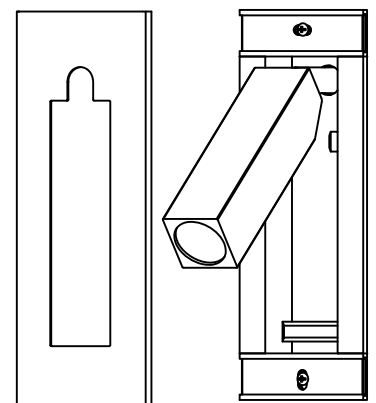

Specification Sheet

Picture:

Product size:

Name: ----- Dida Square Recessed
Wall Lamp+MDC Switch
Code: ----- 1668
Finish: ----- Polished
Main Material: --- Stainless steel
+ Aluminium
Shade Material: -- Aluminium

5.7CMx16CM Hole On The Wall

Lamp Source: LED

Wattage:  1x3W

Input Voltage: 220~240 V

Lumen: 121 lm

Switch: MDC

Energy Efficiency Class: A

Plug: Na

Specification:

IP20

Inner Box:

Gross Weight: KGS

105*100*250(mm) 1pc

Net Weight: KGS

Outer Carton:

420*230*280(mm) 8pcs

Cable Length / Terminal Block:

Installation Instruction:

5.7CMx16CM Hole On The Wall

size:75x200xH:7