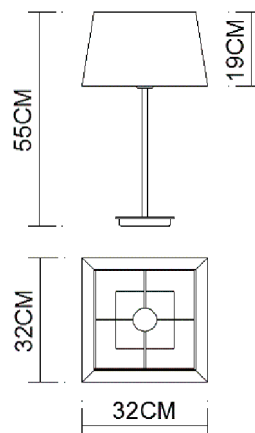

Specification Sheet

Picture:

Product size:

Name: ----- Level Square Table Lamp

Code: ----- 4324

Finish: ----- Polished

Main Material: --- Stainless steel

Shade Material: -- Fabric+PVC

Lamp Source: E27

Wattage: 1x60W / 1x12W

Input Voltage: 220~240 V

Lumen: 540 lm

Switch: In-line Switch

Energy Efficiency Class:

Plug: EU

Specification:

Inner Box:

345*345*465(mm) 1pc

Gross Weight: KGS

Net Weight: KGS

Outer Carton:

705*705*960(mm) 8pcs

Installation Instruction: