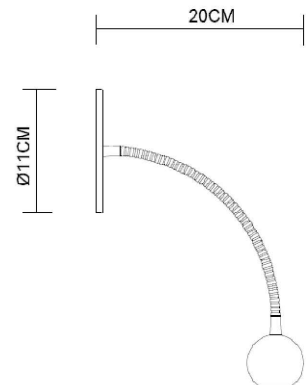

Specification Sheet

Picture:

Product size:

Name: ----- Ball Wall Lamp

Code: ----- 1536

Finish: ----- Polished

Main Material: -- Stainless steel+Steel

Shade Material: -- Aluminium

Lamp Source: LED

Wattage:  1x3W

Input Voltage: 220~240 V

Lumen: 160 lm

Switch: Na

Energy Efficiency Class: A

Plug: Na

Specification:

Inner Box:

Gross Weight: KGS

210*140*145(mm) 1pc

Net Weight: KGS

Outer Carton:

440*300*310(mm) 8pcs

Cable Length / Terminal Block:

Installation Instruction: