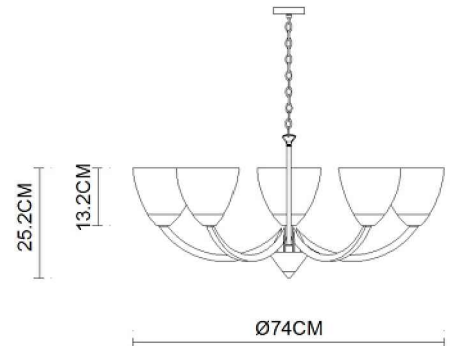

# Specification Sheet

Picture:

Product size:

Name: ----- Sailing 5 Pendant  
Code: ----- 3347  
Finish: ----- Polished  
Main Material: --- Stainless steel  
Shade Material: -- Opal Glass

Lamp Source: E14

Wattage: 5x40W / 5x9W

Input Voltage: 220~240 V

Lumen: 1700 lm

Switch: Na

Energy Efficiency Class:

Plug: Na

Specification:

Inner Box:

Gross Weight: KGS

695\*240\*725(mm) 1pc

Net Weight: KGS

Outer Carton:

745\*715\*510(mm) 2pcs

Cable Length / Terminal Block:

Installation Instruction: