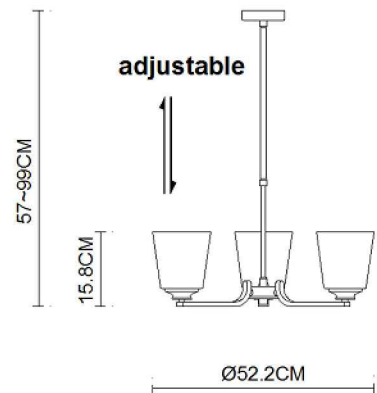

Specification Sheet

Picture:

Product size:

Name: ----- Gentel 3 Pendant
Code: ----- 3199
Finish: ----- Polished
Main Material: --- Stainless steel
Shade Material: -- Opal Glass

Lamp Source: E14

Wattage: 3x40W / 3x9W

Input Voltage: 220~240 V

Lumen: 1020 lm

Switch: Na

Energy Efficiency Class:

Plug: Na

Specification:

Inner Box:

Gross Weight: 8.1KGS

575*465*200(mm) 1pc

Net Weight: 2.2KGS

Outer Carton:

590*480*430(mm) 2pcs

Cable Length / Terminal Block:

Installation Instruction: