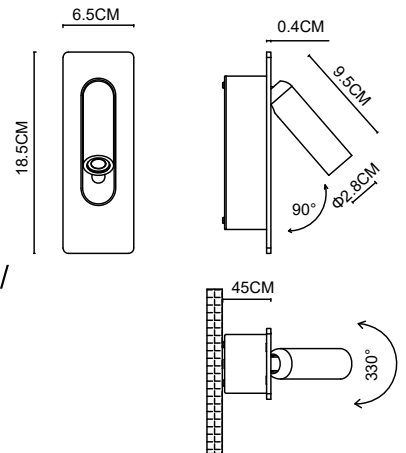

# Specification Sheet

Picture:

Name: ----- Page Wall Lamp  
Code: ----- 1888  
Finish: ----- Chrome / Brushed  
/ Bronze / Black / White /  
Gold Brushed /Copper Brushed /  
Bronze+Gold Brushed  
Main Material: - Steel + Aluminium

Product size:

Lamp Source: LED

Wattage: 1x3W Max

Input Voltage: 220~240 V

Lumen: 180 lm

Switch: Na

CRI80 3000K Driver incl.

Plug: Na

Specification:

IP20

Inner Box:

100x100x225(mm) 1pc

Gross Weight: KGS

Net Weight: KGS

Outer Carton:

425x220x475(mm) 16pcs

Cable Length / Terminal Block:

Installation Instruction: