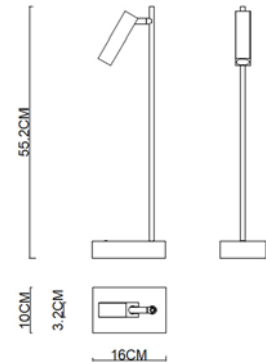

Specification Sheet

Picture:

Name: ----- Dida Square
Table Lamp
Code: ----- 4814
Finish: ----- Polished/Bronze
Main Material: --- Stainless steel
Shade Material: -- Acrylic

Product size:

Lamp Source: LED

Wattage: 1x3W

Input Voltage: 220~240 V

Lumen: 150Lm

Switch: Micro Switch

Energy Efficiency Class: B

Plug: Na

Specification:

IP20

Inner Box:

225*165*710(mm) 1pc

Gross Weight: KGS

Net Weight: KGS

Outer Carton:

470*350*740(mm) 4pcs
