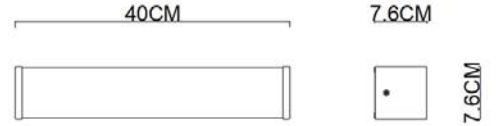

## Picture:

Name: ----- Meteor 400 LED  
Wall Lamp

Code: ----- 1816

Finish: ----- Polished

Main Material: --- Stainless steel

Shade Material: -- Acrylic

Product size:

---

Specification:

IP44

---

Inner Box:

135\*135\*465(mm) 1pc

Gross Weight: KGS

Net Weight: KGS

Outer Carton:

480\*285\*570(mm) 8pcs

---

Cable Length / Terminal Block:

Installation Instruction:

This product must be earthed