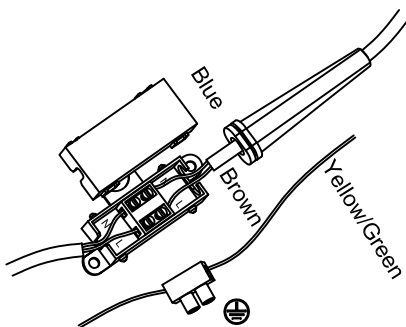

Specification:

IP44

---

Inner Box:

135\*135\*465(mm) 1pc

Gross Weight: KGS

Net Weight: KGS

Outer Carton:

480\*285\*570(mm) 8pcs

---

Cable Length / Terminal Block:

Installation Instruction:

This product must be earthed