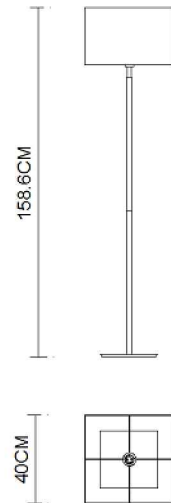

# Specification Sheet

Picture:

Product size:

Name: ----- Spruce Floor Lamp

Code: ----- 5638

Finish: ----- Polished

Main Material: --- Stainless steel

Shade Material: -- Fabric+PVC

Lamp Source: E27

Wattage: 1x60W / 1x12W

Input Voltage: 220~240 V

Lumen: 540 lm

Switch: Foot switch

Energy Efficiency Class:

Plug: EU

Specification:

Inner Box:

Gross Weight: KGS

800\*440\*385(mm) 1pc

Net Weight: KGS

Outer Carton:

820\*460\*800(mm) 2pcs

Installation Instruction: