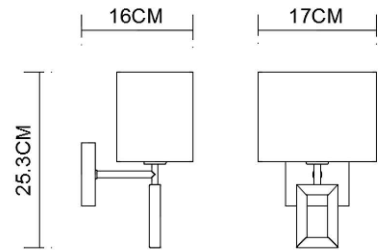

Specification Sheet

Picture:

Product size:

Name: ----- Quadrate Glass Wall Lamp
Code: ----- 1118
Finish: ----- Polished+Opal
Main Material: --- Stainless steel
Shade Material: -- Opal Glass

Lamp Source: G9

Wattage:  1x20W

Input Voltage: 220~240 V

Lumen: 250 lm

Switch: Na

Energy Efficiency Class: C

Plug: Na

Specification:

Inner Box:

Gross Weight: 20.1KGS

225*165*280(mm) 1pc

Net Weight: 13.2KGS

Outer Carton:

470*350*590(mm) 8pcs

Cable Length / Terminal Block:

Installation Instruction:

size:90x90xH:20