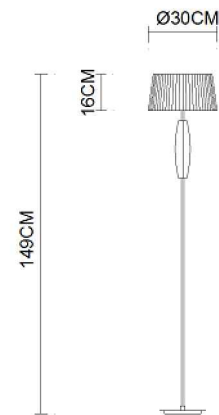

# Specification Sheet

Picture:

Product size:

Name: ----- Elegance Floor Lamp  
Code: ----- 5084  
Finish: ----- Polished  
Main Material: ---- Stainless steel  
Shade Material: -- Fabric+PVC

Lamp Source: E27

Wattage:  1x60W /  1x12W

Input Voltage: 220~240 V

Lumen: 540 lm

Switch: Foot Switch

Energy Efficiency Class:

Plug: EU

Specification:

Inner Box:

Gross Weight: 11.9KGS

1065\*350\*235(mm) 1pc

Net Weight: 6.8KGS

Outer Carton:

1080\*365\*500(mm) 2pcs

Installation Instruction: