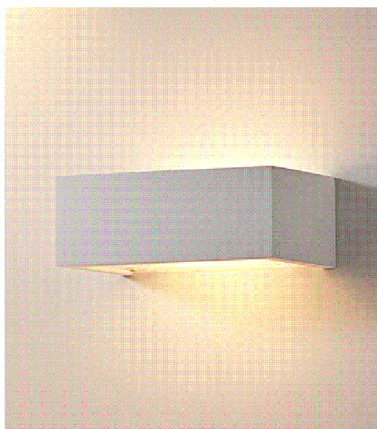

Specification Sheet

Picture:

Product size:

Name: ----- Glow 150 Plaster
Wall Lamp
Code: ----- 1406
Finish: ----- White
Main Material: --- Plaster+Steel
Shade Material: -- Plaster

Lamp Source: G9

Wattage: ~~10W~~ 1x20W

Input Voltage: 220~240 V

Lumen: 250 lm

Switch: Na

Energy Efficiency Class: C

Plug: Na

Specification:

Inner Box:

Gross Weight: 11.6 KGS