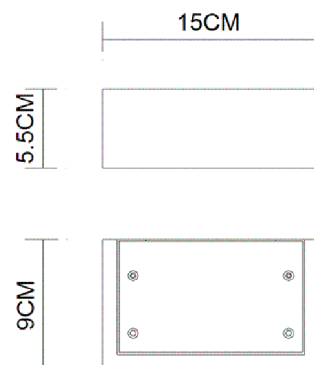

Specification Sheet

Picture:

Product size:

Name: ----- Glow 150 Plaster
Wall Lamp
Code: ----- 1406
Finish: ----- White
Main Material: --- Plaster+Steel
Shade Material: -- Plaster

Lamp Source: G9

Wattage: ~~10W~~ 1x20W

Input Voltage: 220~240 V

Lumen: 250 lm

Switch: Na

Energy Efficiency Class: C

Plug: Na

Specification:

Inner Box:

Gross Weight: 11.6 KGS

210*115*155(mm) 1pc

Net Weight: 9.6 KGS

Outer Carton:

485*245*430(mm) 12pcs

Cable Length / Terminal Block:

Installation Instruction: