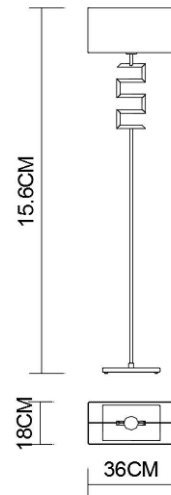

Specification Sheet

Picture:

Product size:

Name: ----- Maze Floor Lamp
Code: ----- 5142
Finish: ----- Polished
Main Material: --- Stainless steel
Shade Material: -- Fabric+PVC

Lamp Source: E27

Wattage: 1x60W / 1x12W

Input Voltage: 220~240 V

Lumen: 540 lm

Switch: Foot switch

Energy Efficiency Class:

Plug: EU

Specification:

Inner Box:

Gross Weight: 11.7KGS

1050*270*265(mm) 1pc

Net Weight: 6.6 KGS

Outer Carton:

1065*285*560(mm) 2pcs

Installation Instruction: