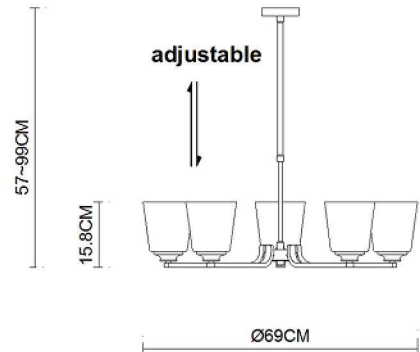

# Specification Sheet

Picture:

Product size:

Name: ----- Gentel 5 Pendant  
Code: ----- 3200  
Finish: ----- Polished  
Main Material: --- Stainless steel  
Shade Material: -- Opal Glass

Lamp Source: E14

Wattage: 5x40W / 5x9W

Input Voltage: 220~240 V

Lumen: 1700 lm

Switch: Na

Energy Efficiency Class:

Plug: Na

Specification:

Inner Box:

Gross Weight: 12KGS

675\*655\*200(mm) 1pc

Net Weight: 7KGS

Outer Carton:

690\*670\*430(mm) 2pcs

Cable Length / Terminal Block:

Installation Instruction: