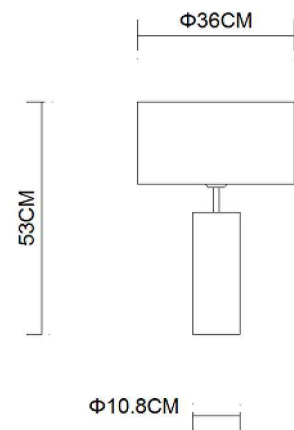

# Specification Sheet

Picture:

Name: — — — Classic Round Table Lamp

Code: — — — 4453 + 6021

Finish: — — — Polished

Main Material: — — Stainless steel

Shade Material: — Fabric+PVC

Product size:

Lamp Source: E27

Wattage:  1x60W /  1x12W

Input Voltage: 220~240 V

Lumen: 540 lm

Switch: In-line Switch

Energy Efficiency Class:

Plug: Eu

Specification:

Inner Box:

Gross Weight: 16.2 KGS

405\*405\*450(mm) 1pc

Net Weight: 8 KGS

Outer Carton:

830\*830\*470(mm) 4pcs

Cable Length / Terminal Block:

Installation Instruction: