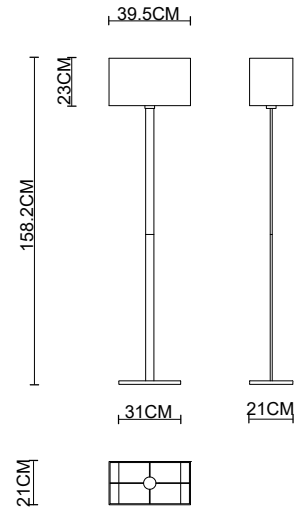

Specification Sheet

Picture:

Name: ----- Flat Floor Lamp

Code: ----- 5912

Finish: ----- Polished

Main Material: --- Stainless steel

Shade Material: -- Fabric+PVC

Product size:

Lamp Source: E27

Wattage: 1x60W / 1x12W

Input Voltage: 220~240 V

Lumen: lm

Switch: Foot Switch

Energy Efficiency Class:

Plug: EU

Specification:

IP20

Inner Box:

800*360*280(mm) 1pc

Gross Weight: KGS

Net Weight: KGS

Outer Carton:

820*380*590(mm) 2pcs

Installation Instruction: