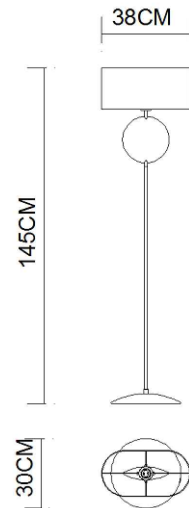

# Specification Sheet

Picture:

Product size:

Name: ----- Iris Floor Lamp

Code: ----- 5139

Finish: ----- Polished

Main Material: --- Stainless steel

Shade Material: -- Fireproof Paper

Lamp Source: E27

Wattage: 1x60W / 1x12W

Input Voltage: 220~240 V

Lumen: 540 lm

Switch: Foot switch

Energy Efficiency Class:

Plug: EU

Specification:

Inner Box:

Gross Weight: 24.5KGS

1075\*325\*225(mm) 1pc

Net Weight: 14.5 KGS

Outer Carton:

1090\*340\*940(mm) 4pcs

Installation Instruction: