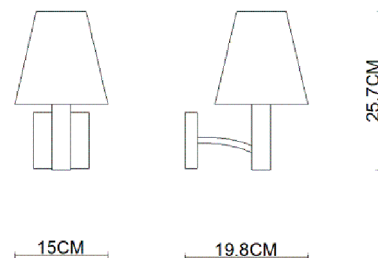

Specification Sheet

Picture:

Product size:

Name: ----- Pyramid Glass Wall Lamp

Code: ----- 1157

Finish: ----- Polished+Opal

Main Material: --- Stainless steel

Shade Material: -- Opal Glass

Inner Box:

Gross Weight: 21.5KGS

210*210*330(mm) 1pc

Net Weight: 12KGS

Outer Carton:

650*435*690(mm) 12pcs

Cable Length / Terminal Block:

Installation Instruction: