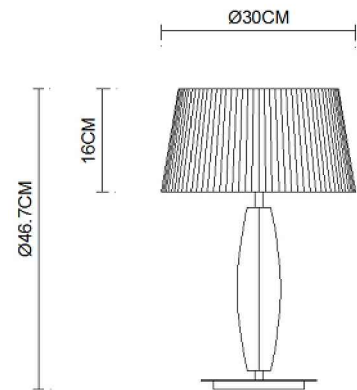

Specification Sheet

Picture:

Product size:

Name: ----- Elegance Table Lamp
Code: ----- 4083
Finish: ----- Polished
Main Material: ---- Stainless steel
Shade Material: -- Fabric+PVC

Lamp Source: E27

Wattage: 1x60W / 1x12W

Input Voltage: 220~240 V

Lumen: 540 lm

Switch: In-line Switch

Energy Efficiency Class:

Plug: EU

Specification:

Inner Box:

Gross Weight: 8.9KGS

350*350*465(mm) 1pc

Net Weight: 4.8KGS

Outer Carton:

720*365*490(mm) 2pcs

Installation Instruction: