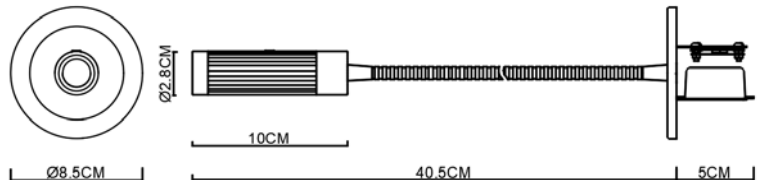

Specification Sheet

Picture:

Name: ----- Lafite Recessed+Hose Wall Lamp

Code: ----- 1840

Finish: ----- Polished+Chrom

Main Material: --- Stainless steel

Shade Material: -- Aluminium

Product size:

Lamp Source: LED

Wattage: 1xMax3W

Input Voltage: 220~240 V

Lumen: 150 lm

Switch: Micro Switch

Energy Efficiency Class: A

Plug: Na

Specification:

IP20

Inner Box:

230*210*135(mm) 1pc

Gross Weight: KGS

Net Weight: KGS

Outer Carton:

480*440*300(mm) 8pcs

Open the hole in the fixing board
size:Ø5.5CM