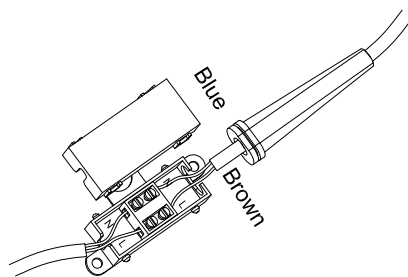

Specification Sheet

Picture:

Name: ----- Lafite Recessed+Hose Wall Lamp

Code: ----- 1840

Finish: ----- Polished+Chrom

Main Material: --- Stainless steel

Shade Material: -- Aluminium

Product size:

IP20

Inner Box:

230*210*135(mm) 1pc

Gross Weight: KGS

Net Weight: KGS

Outer Carton:

480*440*300(mm) 8pcs

Open the hole in the fixing board
size:Ø5.5CM

Cable Length / Terminal Block:

Installation Instruction: