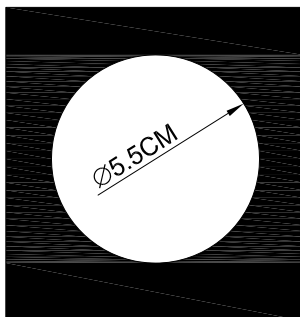

Specification Sheet

Picture:

Name: ----- Lafite Recessed+Hose Wall Lamp

Code: ----- 1840

Finish: ----- Polished+Chrom

Main Material: --- Stainless steel

Shade Material: -- Aluminium

Product size:

IP20

Inner Box:

230*210*135(mm) 1pc

Gross Weight: KGS

Net Weight: KGS

Outer Carton:

480*440*300(mm) 8pcs

Open the hole in the fixing board
size:Ø5.5CM