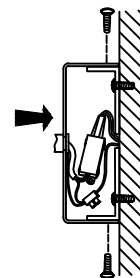

Inner Box:

Gross Weight: 5.8 KGS

160*160*255(mm) 1pc

Net Weight: 2.8 KGS

Outer Carton:

340*340*535(mm) 8pcs

Cable Length / Terminal Block:

Installation Instruction:

size: 80*52*21