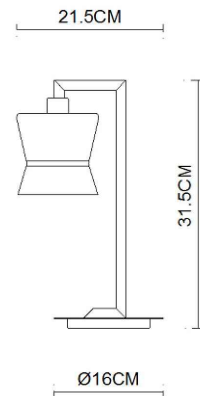

# Specification Sheet

Picture:

Product size:

Name: ----- Corolla Table Lamp  
Code: ----- 4064  
Finish: ----- Polished+Opal  
Main Material: -- Stainless steel  
Shade Material: -- Opal Glass

Lamp Source: E14

Wattage: 1x40W / 1x9W

Input Voltage: 220~240 V

Lumen: 340lm

Switch: In-line Switch

Energy Efficiency Class:

Plug: Eu

Specification:

Inner Box:

Gross Weight: 28.7KGS

410\*265\*210(mm) 1pc

Net Weight: 19.2 KGS

Outer Carton:

840\*550\*650(mm) 12pcs

Installation Instruction: