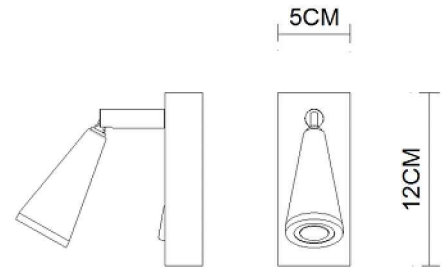

Specification Sheet

Picture:

Product size:

Name: ----- Bell Small Slope
Wall Lamp
Code: ----- 1629
Finish: ----- Polished
Main Material: --- Stainless steel
+ Aluminium
Shade Material: -- Aluminium

Lamp Source: LED

Wattage:  1x3W

Input Voltage: 220~240 V

Lumen: 160 lm

Switch: Rocker Switch

Energy Efficiency Class: A

Plug: Na

Specification:

IP20

Inner Box:

Gross Weight: KGS

140*100*170(mm) 1pc

Net Weight: KGS

Outer Carton:

300*220*365(mm) 8pcs

Cable Length / Terminal Block:

Installation Instruction:

size:120x50xH:26