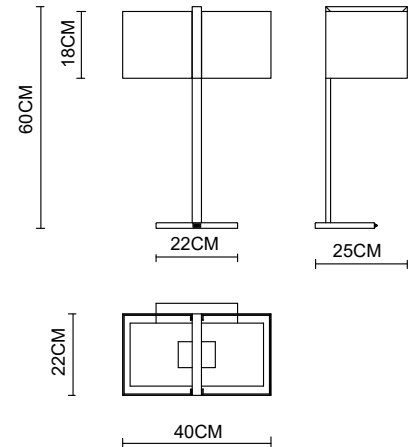

Specification Sheet

Picture:

Product size:

Name: ----- Accord Table Lamp
Code: ----- 4898
Finish: ----- Polished
Main Material: --- Stainless steel
Shade Material: -- Fabric+PVC

Lamp Source: E27

Wattage: 1x60W / 1x12W

Input Voltage: 220~240 V

Lumen: 540 lm

Switch: Rocker Switch

Energy Efficiency Class:

Plug: EU

Specification:

Inner Box:

Gross Weight: KGS

640*315*305(mm) 1pc

Net Weight: KGS

Outer Carton:

655*330*640(mm) 2pcs

Installation Instruction: