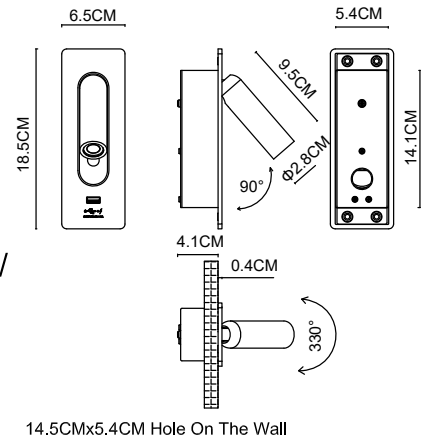

Specification Sheet

Picture:

Name: ----- Page Wall Lamp +USB
+MDC Switch
Code: ----- 1887
Finish: ----- Chrome / Brushed
/ Bronze / Black / White /
Gold Brushed /Copper Brushed /
Bronze+Gold Brushed
Main Material: - Steel + Aluminium

Product size:

Lamp Source: LED Wattage: 1x3W Max + OUTPUT 5V-1A
Input Voltage: 220~240 V Lumen: 180 lm
Switch: Recloser Switch CRI80 3000K Driver incl.
Plug: Na

Specification:

Inner Box: Gross Weight: KGS
100x100x225(mm) 1pc Net Weight: KGS
Outer Carton:
425x220x475(mm) 16pcs

Cable Length / Terminal Block:

Installation Instruction: