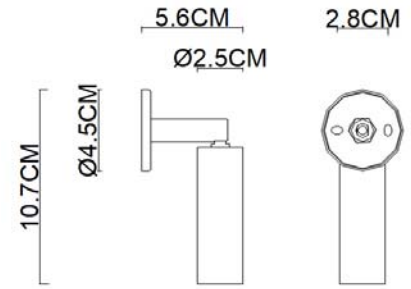

Specification Sheet

Picture:

Product size:

Name: ----- Andie Mini Knuckle
Joint Wall Lamp
Code: ----- 1750
Finish: ----- Polished+Chrome
Main Material: --- Stainless steel
Shade Material: -- Aluminium

Lamp Source: LED

Wattage: 1xMax1W

Input Voltage: 350mA(No LED Drives)

Lumen: 85 lm

Switch: N/A

Energy Efficiency Class:3

Specification:

IP20

Inner Box:

80x80x160(mm) 1pc

Gross Weight: KGS

Net Weight: KGS

Outer Carton:

350*180*505(mm) 24pcs

Open the hole in the fixing board
size:Ø1.6CM

Cable Length

Installation Instruction: