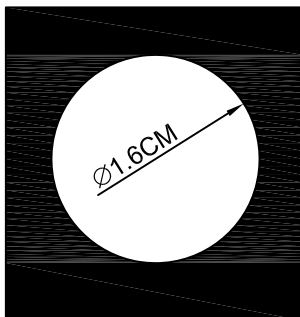

Specification Sheet

Picture:

Product size:

Name: ----- Andie Mini Knuckle
Joint Wall Lamp
Code: ----- 1750
Finish: ----- Polished+Chrome
Main Material: --- Stainless steel
Shade Material: -- Aluminium

Lamp Source: LED

80x80x160(mm) 1pc

Gross Weight: KGS

Net Weight: KGS

Outer Carton:

350*180*505(mm) 24pcs

Open the hole in the fixing board
size:Ø1.6CM

Cable Length

Installation Instruction: