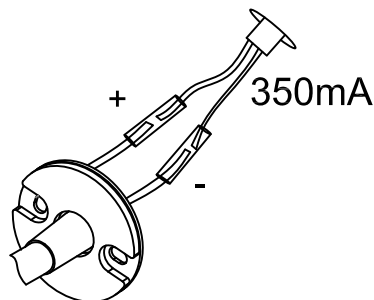

Specification Sheet

Picture:

Product size:

Name: ----- Andie Mini Knuckle
Joint Wall Lamp
Code: ----- 1750
Finish: ----- Polished+Chrome
Main Material: --- Stainless steel
Shade Material: -- Aluminium

Lamp Source: LED

80x80x160(mm) 1pc

Gross Weight: KGS

Net Weight: KGS

Outer Carton:

350*180*505(mm) 24pcs

Open the hole in the fixing board
size:Ø1.6CM

Cable Length

Installation Instruction: