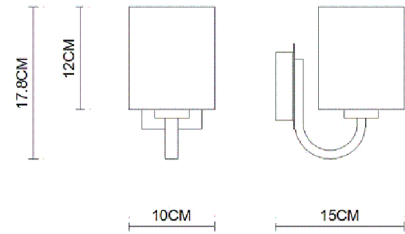

Specification Sheet

Picture:

Product size:

Name: ----- Waltz Wall Lamp
Code: ----- 1148
Finish: ----- Polished+Opal
Main Material: --- Stainless steel
Shade Material: -- Opal Glass

Lamp Source: G9

Wattage:  1x20W

Input Voltage: 220~240 V

Lumen: 250 lm

Switch: Na

Energy Efficiency Class: C

Plug: Na

Specification:

Inner Box:

Gross Weight: 13.6 KGS

165*150*285(mm) 1pc

Net Weight: 9.6 KGS

Outer Carton:

510*315*600(mm) 12pcs

Cable Length / Terminal Block:

Installation Instruction: