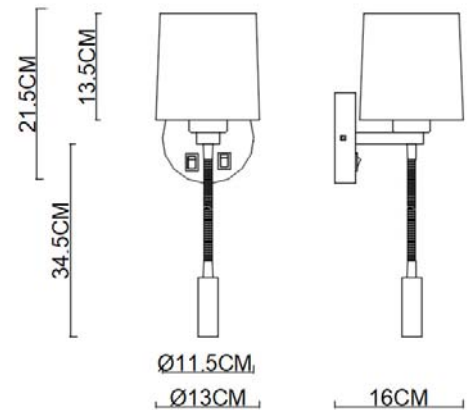

Specification Sheet

Picture:

Name: ----- Elsa Hose
+ Column Wall Lamp
Code: ----- 1741
Finish: ----- Polished+Chrome
Main Material: --- Stainless steel +
Steel + Aluminium
Shade Material: -- Fabric+PVC

Product size:

Lamp Source: E27+LED

Wattage: 1x40W / 1x9W + 1x1W

Input Voltage: 220~240 V

Lumen: E27(40W) 340lm + LED 1W 114lm

Switch: Rocker Switch

Energy Efficiency Class: Class 1

Plug: Na

Specification:

IP20

Inner Box:

Gross Weight: KGS

300*200*260(mm) 1pc

Net Weight: KGS

Outer Carton:

620*420*545(mm) 8pcs

Cable Length / Terminal Block:

Installation Instruction:

size:φ115*26.5