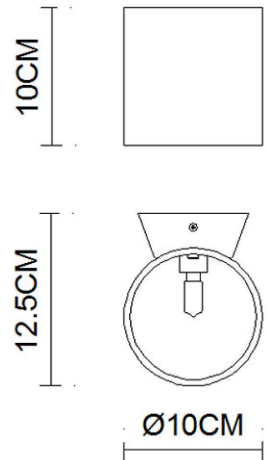

Specification Sheet

Picture:

Product size:

Name: ----- Lucid Round Wall Lamp
Code: ----- 1507
Finish: ----- Black+Silver/
White+Gold
Main Material: --- Aluminium + Zinc
Shade Material: -- Aluminium

Lamp Source: G9
Wattage: 1x33W
Input Voltage: 220~240 V
Lumen: 480 lm
Switch: Na
Energy Efficiency Class: C
Plug: Na

Specification:

Inner Box: Gross Weight: 10.6KGS
160*140*165(mm) 1pc
Net Weight: 7.2KGS
Outer Carton:
440*340*350(mm) 12pcs

Cable Length / Terminal Block:

Installation Instruction: