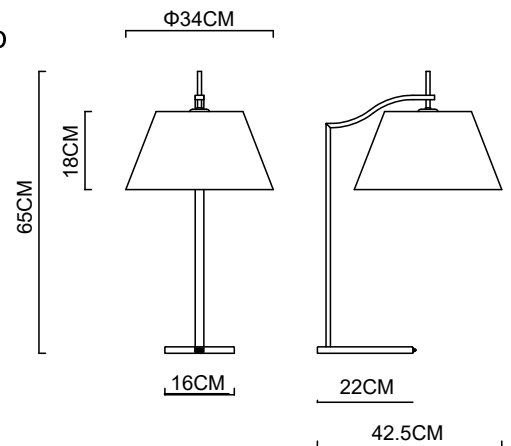

# Specification Sheet

Picture:

Product size:

Name: ----- Grace Table Lamp  
Code: ----- 4900  
Finish: ----- Polished  
Main Material: --- Stainless steel  
Shade Material: -- Fabric+PVC

Lamp Source: E27

Wattage: 1x60W / 1x12W

Input Voltage: 220~240 V

Lumen: 540 lm

Switch: Rocker Switch

Energy Efficiency Class:

Plug: EU

Specification:

IP20

Inner Box:

Gross Weight: KGS

690\*370\*290(mm) 1pc

Net Weight: KGS

Outer Carton:

760\*710\*610(mm) 4pcs

Installation Instruction: