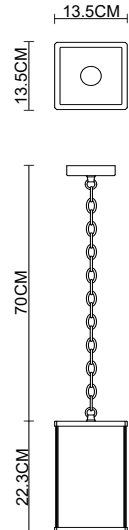

# Specification Sheet

Picture:

Product size:

Name: ----- Gazebo Square Small Pendant

Code: ----- 3903

Finish: ----- Textured Black

Main Material: --- Stainless steel

Shade Material: -- Clear Glass

Lamp Source: E14

Wattage: MAX 40W

Input Voltage: 220~240 V

Lumen:

Switch: Na

CRI:

Plug: Na

Color Temperature:

Energy Efficiency Class:

Specification:

IP23

Inner Box:

Gross Weight: KGS

240\*200\*400(mm) 1pc

Net Weight: 3.7 KGS

Outer Carton:

820\*500\*430(mm) 8pcs

Cable Length / Terminal Block:

Installation Instruction: