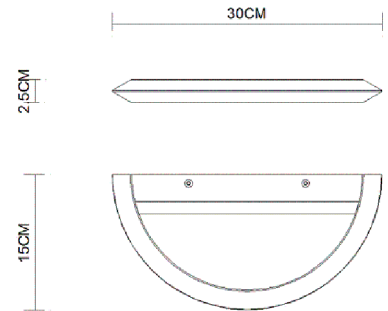

Specification Sheet

Picture:

Name: ----- Mercury Round Wall Lamp
Code: ----- 1386
Finish: ----- Polished
Main Material: -- Stainless steel
Shade Material: -- Stainless steel

Product size:

Lamp Source: LED

Wattage:  1x3W

Input Voltage: 220~240 V

Lumen: 220 lm

Switch: Na

Energy Efficiency Class: A

Plug: Na

Specification:

Inner Box:

350*75*205(mm) 1pc

Gross Weight: 9.1 KGS

Net Weight: 6.8 KGS

Outer Carton:

470*365*440(mm) 12pcs

Cable Length / Terminal Block:

Installation Instruction: