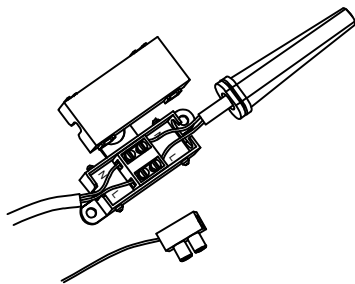

Specification Sheet

Picture:

Name: ----- Mercury Round Wall Lamp
Code: ----- 1386
Finish: ----- Polished
Main Material: -- Stainless steel
Shade Material: -- Stainless steel

Product size:

Lamp Source: LED

350*75*205(mm) 1pc

Gross Weight: 9.1 KGS

Net Weight: 6.8 KGS

Outer Carton:

470*365*440(mm) 12pcs

Cable Length / Terminal Block:

Installation Instruction: