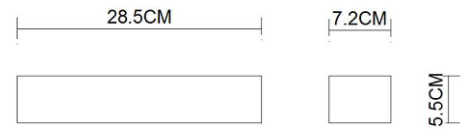

Specification Sheet

Picture:

Product size:

Name: ----- Comte 285 Wall Lamp

Code: ----- 1605

Finish: ----- Steel / Black

Main Material: -- Aluminium

Shade Material: -- Aluminium

Inner Box:

100*80*310(mm) 1pc

Outer Carton:

270*230*340(mm) 6pcs

Gross Weight: KGS

Net Weight: KGS

Cable Length / Terminal Block:

Installation Instruction: