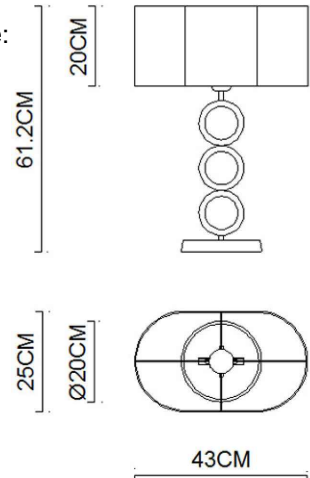

Specification Sheet

Picture:

Name: ----- Delta 3 table lamp
Code: ----- 4174
Finish: ----- Polished
Main Material: ---- Stainless steel
Shade Material: -- Fabric+PVC

Product size:

Lamp Source: E27

Wattage:  1x60W /  1x12W

Input Voltage: 220~240 V

Lumen: 540 lm

Switch: In-line Switch

Energy Efficiency Class:

Plug: EU

Specification:

Inner Box:

Gross Weight: 6.6KGS

485*305*535(mm) 1pc

Net Weight: 3.4KGS

Outer Carton:

630*500*560(mm) 2pcs

Installation Instruction: