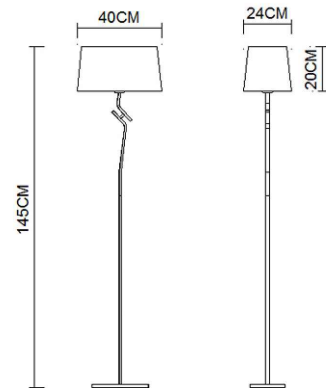

Specification Sheet

Picture:

Name: ----- Logic
Floor Lamp
Code: ----- 5366
Finish: ----- Polished
Main Material: -- Stainless steel
Shade Material: -- Fabric+PVC

Product size:

Lamp Source: E27

Wattage:  1x60W /  1x12W

Input Voltage: 220~240 V

Lumen: 540lm

Switch: Foot switch

Energy Efficiency Class:

Plug: EU

Specification:

Inner Box:

Gross Weight: 11.4KGS

740*385*260(mm) 1pc

Net Weight: 9KGS

Outer Carton:

755*400*545(mm) 2pcs

Installation Instruction: