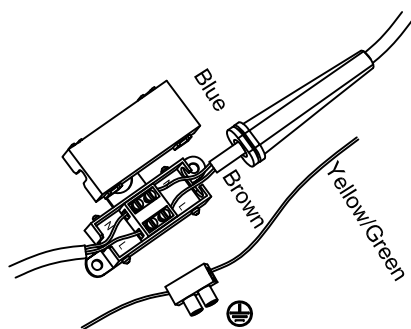

IP44

Inner Box:

135*135*365(mm) 1pc

Gross Weight: KGS

Net Weight: KGS

Outer Carton:

380*285*570(mm) 8pcs

Cable Length / Terminal Block:

Installation Instruction:

This product must be earthed