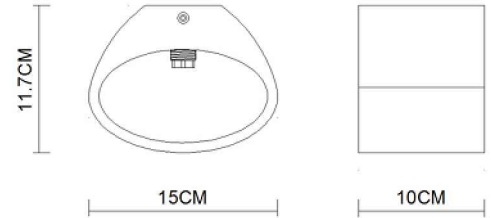

Specification Sheet

Picture:

Product size:

Name: ----- Arc Small Plaster
Wall Lamp
Code: ----- 1270
Finish: ----- White
Main Material: --- Plaster+Steel
Shade Material: -- Plaster

Lamp Source: G9

Wattage: 1x20W

Input Voltage: 220~240 V

Lumen: 250 lm

Switch: Na

Energy Efficiency Class: C

Plug: Na

Specification:

Inner Box:

Gross Weight: 13.3KGS

205*175*155(mm) 1pc

Net Weight: 10.8KGS

Outer Carton:

430*370*495(mm) 12pcs

Cable Length / Terminal Block:

Installation Instruction: