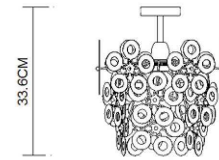

# Specification Sheet

Picture:

Product size:

Name: ----- Sparkle Ceiling

Code: ----- 3541

Finish: ----- Polished

Main Material: -- Stainless steel

Shade Material: -- Stainless steel

Inner Box:

Gross Weight: 20.8KGS

315\*280\*310(mm) 1pc

Net Weight: 12KGS

Outer Carton:

650\*580\*960(mm) 12pcs

Cable Length / Terminal Block:

Installation Instruction:

size:Φ90\*20