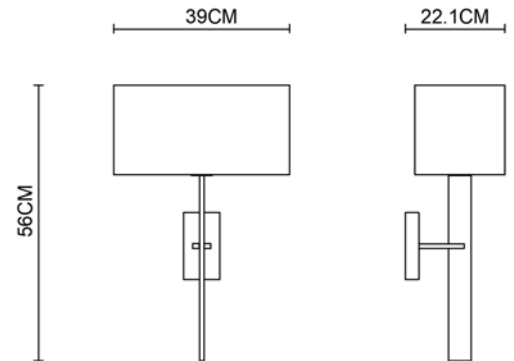

Specification Sheet

Picture:

Product size:

Name: ----- Honor Big Wall Lamp

Code: ----- 1704

Finish: ----- Polished

Main Material: --- Stainless steel

Shade Material: -- Fabric+PVC

Lamp Source: E27

Wattage: 1x40W / 1x9W

Input Voltage: 220~240 V

Lumen: 340 lm

Switch: Na

Energy Efficiency Class:

Plug: Na

Specification:

Inner Box:

525*360*250(mm) 1pc

Gross Weight: KGS

Net Weight: KGS

Outer Carton:

740*545*530(mm) 4pcs

Cable Length / Terminal Block:

Installation Instruction:

size:150x80xH:25