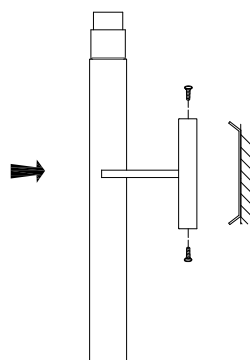

Specification Sheet

Picture:

Product size:

Name: ----- Honor Big Wall Lamp

Code: ----- 1704

Finish: ----- Polished

Main Material: --- Stainless steel

Shade Material: -- Fabric+PVC

Inner Box:

525*360*250(mm) 1pc

Gross Weight: KGS

Net Weight: KGS

Outer Carton:

740*545*530(mm) 4pcs

Cable Length / Terminal Block:

Installation Instruction:

size:150x80xH:25