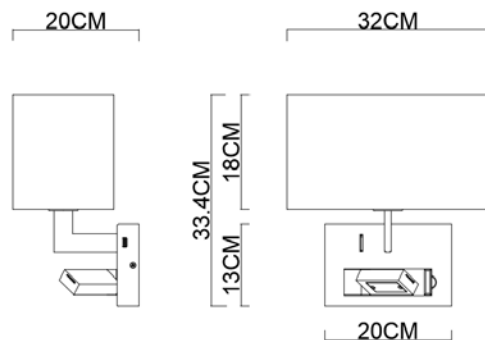

Specification Sheet

Picture:

Name: ----- Union wall Lamp-Right

Code: ----- 1796

Finish: ----- Polished

Main Material: --- Stainless steel

Shade Material: -- Fabric+PVC

Product size:

Specification:

Inner Box:

350*190*430(mm) 1pc

Gross Weight: KGS

Net Weight: KGS

Outer Carton:

720*400*455(mm) 4pcs

Cable Length / Terminal Block: