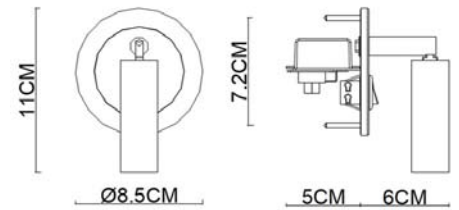

Specification Sheet

Picture:

Product size:

Name: ----- Andie Recessed Round+Knuckle Joint Wall Lamp

Code: ----- 1753

Finish: ----- Polished+Chrome

Main Material: --- Stainless steel

Shade Material: -- Aluminium

Lamp Source: LED

Wattage: 1xMax1W

Input Voltage: 220~240 V

Lumen: 85 lm

Switch: Rocker

Energy Efficiency Class: Class 1

Plug: Na

Specification:

IP20

Inner Box:

150x150x150(mm) 1pc

Gross Weight: KGS

Net Weight: KGS

Outer Carton:

780x320x330(mm) 20pcs

Open the hole in the fixing board
size: Ø5CM