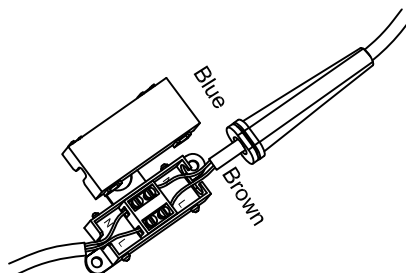

Specification Sheet

Picture:

Product size:

Name: ----- Andie Recessed Round+Knuckle Joint Wall Lamp

Code: ----- 1753

Finish: ----- Polished+Chrome

Main Material: --- Stainless steel

Shade Material: -- Aluminium

IP20

Inner Box:

150x150x150(mm) 1pc

Gross Weight: KGS

Net Weight: KGS

Outer Carton:

780x320x330(mm) 20pcs

Open the hole in the fixing board
size: Ø5CM

Cable Length / Terminal Block:

Installation Instruction: