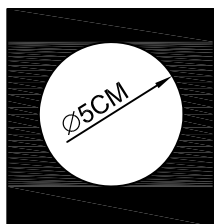

IP20

Inner Box:

150x150x150(mm) 1pc

Gross Weight: KGS

Net Weight: KGS

Outer Carton:

780x320x330(mm) 20pcs

Open the hole in the fixing board
size: Ø5CM