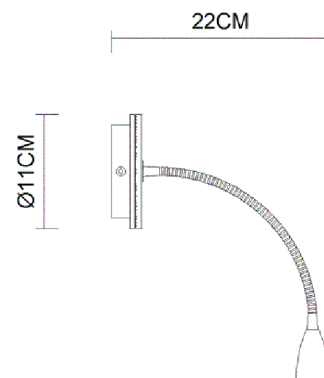

Specification Sheet

Picture:

Product size:

Name: ----- Lotus Wall Lamp
Code: ----- 1382
Finish: ----- Polished
Main Material: -- Stainless steel+Steel
Shade Material: -- Aluminium

Lamp Source: LED

Wattage:  1x3W

Input Voltage: 220~240 V

Lumen: 160 lm

Switch: Na

Energy Efficiency Class: A

Plug: Na

Specification:

Inner Box:

Gross Weight: 10.5 KGS

210*140*145(mm) 1pc

Net Weight: 6.4 KGS

Outer Carton:

580*225*610(mm) 16pcs

Cable Length / Terminal Block:

Installation Instruction: