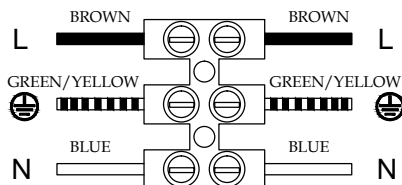

# Specification Sheet

Picture:

Product size:

Name: ----- Acme Wall Lamp  
Code: ----- 1603  
Finish: ----- Polished  
Main Material: -- Stainless steel  
Shade Material: -- Stainless steel

Lamp Source: LED  
Wattage:  2x1W  
Input Voltage: 220~240 V  
Lumen: 160 lm  
Switch: Na  
Energy Efficiency Class: A  
Plug: Na

Specification:

Inner Box: Gross Weight: KGS  
230\*100\*235(mm) 1pc  
Net Weight: KGS  
Outer Carton:  
475\*250\*430(mm) 8pcs

Cable Length / Terminal Block:

Installation Instruction: