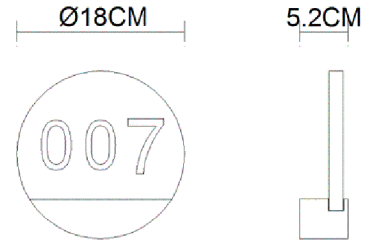

# Specification Sheet

Picture:

Product size:

Name: ----- Acme Wall Lamp  
Code: ----- 1603  
Finish: ----- Polished  
Main Material: -- Stainless steel  
Shade Material: -- Stainless steel

Lamp Source: LED  
Wattage:  2x1W  
Input Voltage: 220~240 V  
Lumen: 160 lm  
Switch: Na  
Energy Efficiency Class: A  
Plug: Na

Specification:

Inner Box: Gross Weight: KGS  
230\*100\*235(mm) 1pc  
Net Weight: KGS  
Outer Carton:  
475\*250\*430(mm) 8pcs

Cable Length / Terminal Block:

Installation Instruction: