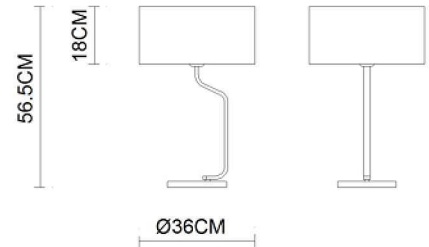

# Specification Sheet

Picture:

Product size:

Name: ----- Sunday Table Lamp

Code: ----- 4352

Finish: ----- Polished

Main Material: --- Stainless steel

Shade Material: -- Fabric+PVC

Lamp Source: E27

Wattage: 1x60W / 1x12W

Input Voltage: 220~240 V

Lumen: 540 lm

Switch: In-line Switch

Energy Efficiency Class:

Plug: EU

Specification:

Inner Box:

Gross Weight: 8.3KGS

425\*425\*520(mm) 1pc

Net Weight: 4.8KGS

Outer Carton:

870\*445\*545(mm) 2pcs

Installation Instruction: