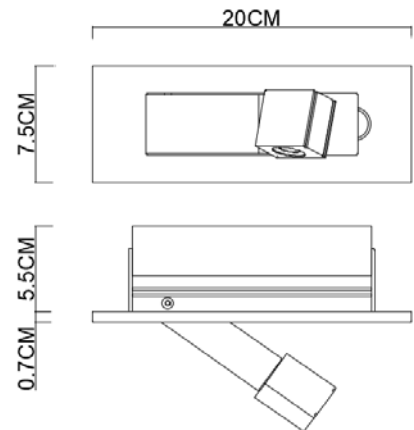

Specification Sheet

Picture:

Name: ----- Tank Recessed Wall Lamp (MDC Switch)
Code: ----- 1783
Finish: ----- Polished
Main Material: ---- Stainless steel + Aluminium
Shade Material: -- Stainless steel

Product size:

16CMx5.7CM Hole On The Wall

Lamp Source: LED

Wattage:  1x1W

Input Voltage: 220~240 V

Lumen: 85 lm

Switch: MDC Switch

Energy Efficiency Class: A

Plug: Na

Specification:

IP20

Inner Box:

100*90*250(mm) 1pc

Gross Weight: KGS

Net Weight: KGS

Outer Carton:

385*220*280(mm) 8pcs

Cable Length / Terminal Block:

Installation Instruction:

16CMx5.7CM Hole On The Wall

size:200x75xH:7