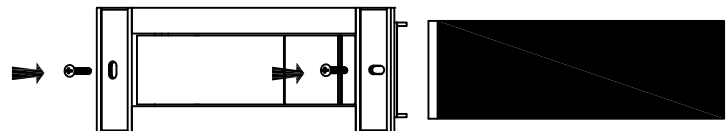

Specification:

IP20

Inner Box:

100*90*250(mm) 1pc

Gross Weight: KGS

Net Weight: KGS

Outer Carton:

385*220*280(mm) 8pcs

Cable Length / Terminal Block:

Installation Instruction:

16CMx5.7CM Hole On The Wall

size:200x75xH:7