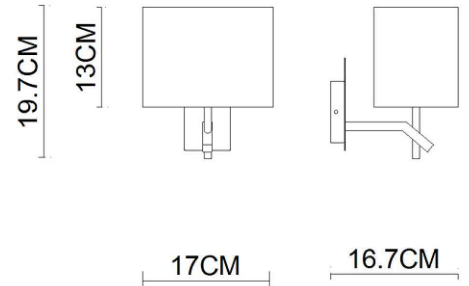

Specification Sheet

Picture:

Product size:

Name: ----- Cross Wall Lamp
Code: ----- 1170
Finish: ----- Polished
Main Material: -- Stainless steel
Shade Material: -- Fabric+PVC

Lamp Source: E14

Wattage: 1x40W / 1x9W

Input Voltage: 220~240 V

Lumen: 340 lm

Switch: Na

Energy Efficiency Class:

Plug: Na

Specification:

Inner Box:

Gross Weight: 13.4KGS

200*140*230(mm) 1pc

Net Weight: 5.8KGS

Outer Carton:

450*430*490(mm) 12pcs

Cable Length / Terminal Block:

Installation Instruction:

size:80*20*18