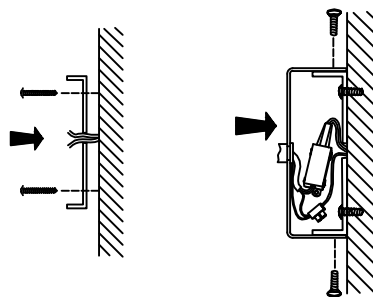

Specification Sheet

Picture:

Product size:

Name: ----- Cross Wall Lamp
Code: ----- 1170
Finish: ----- Polished
Main Material: -- Stainless steel
Shade Material: -- Fabric+PVC

Lamp Source: E14

Wattage: 1x40W / 1x9W

200*140*230(mm) 1pc

Net Weight: 5.8KGS

Outer Carton:

450*430*490(mm) 12pcs

Cable Length / Terminal Block:

Installation Instruction:

size:80*20*18